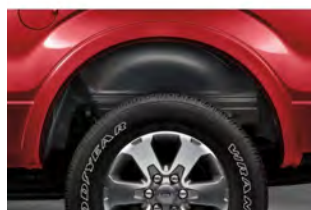

Only \$21.26 a month*

*Estimate is based on 60 month finance at 4.9% apr

Function Package

Undercover Lights

This Functional light kit helps you to see in the night and when your tonneau cover is closed. Provides great visibility to cargo.

Ford Bedliner

Ribbed floor provides drainage and increased airflow between the bed and the liner to reduce

Wheelhouse Liner

Heavy-duty liners help cover up and shield body-colored parts and numerous underpinnings within the